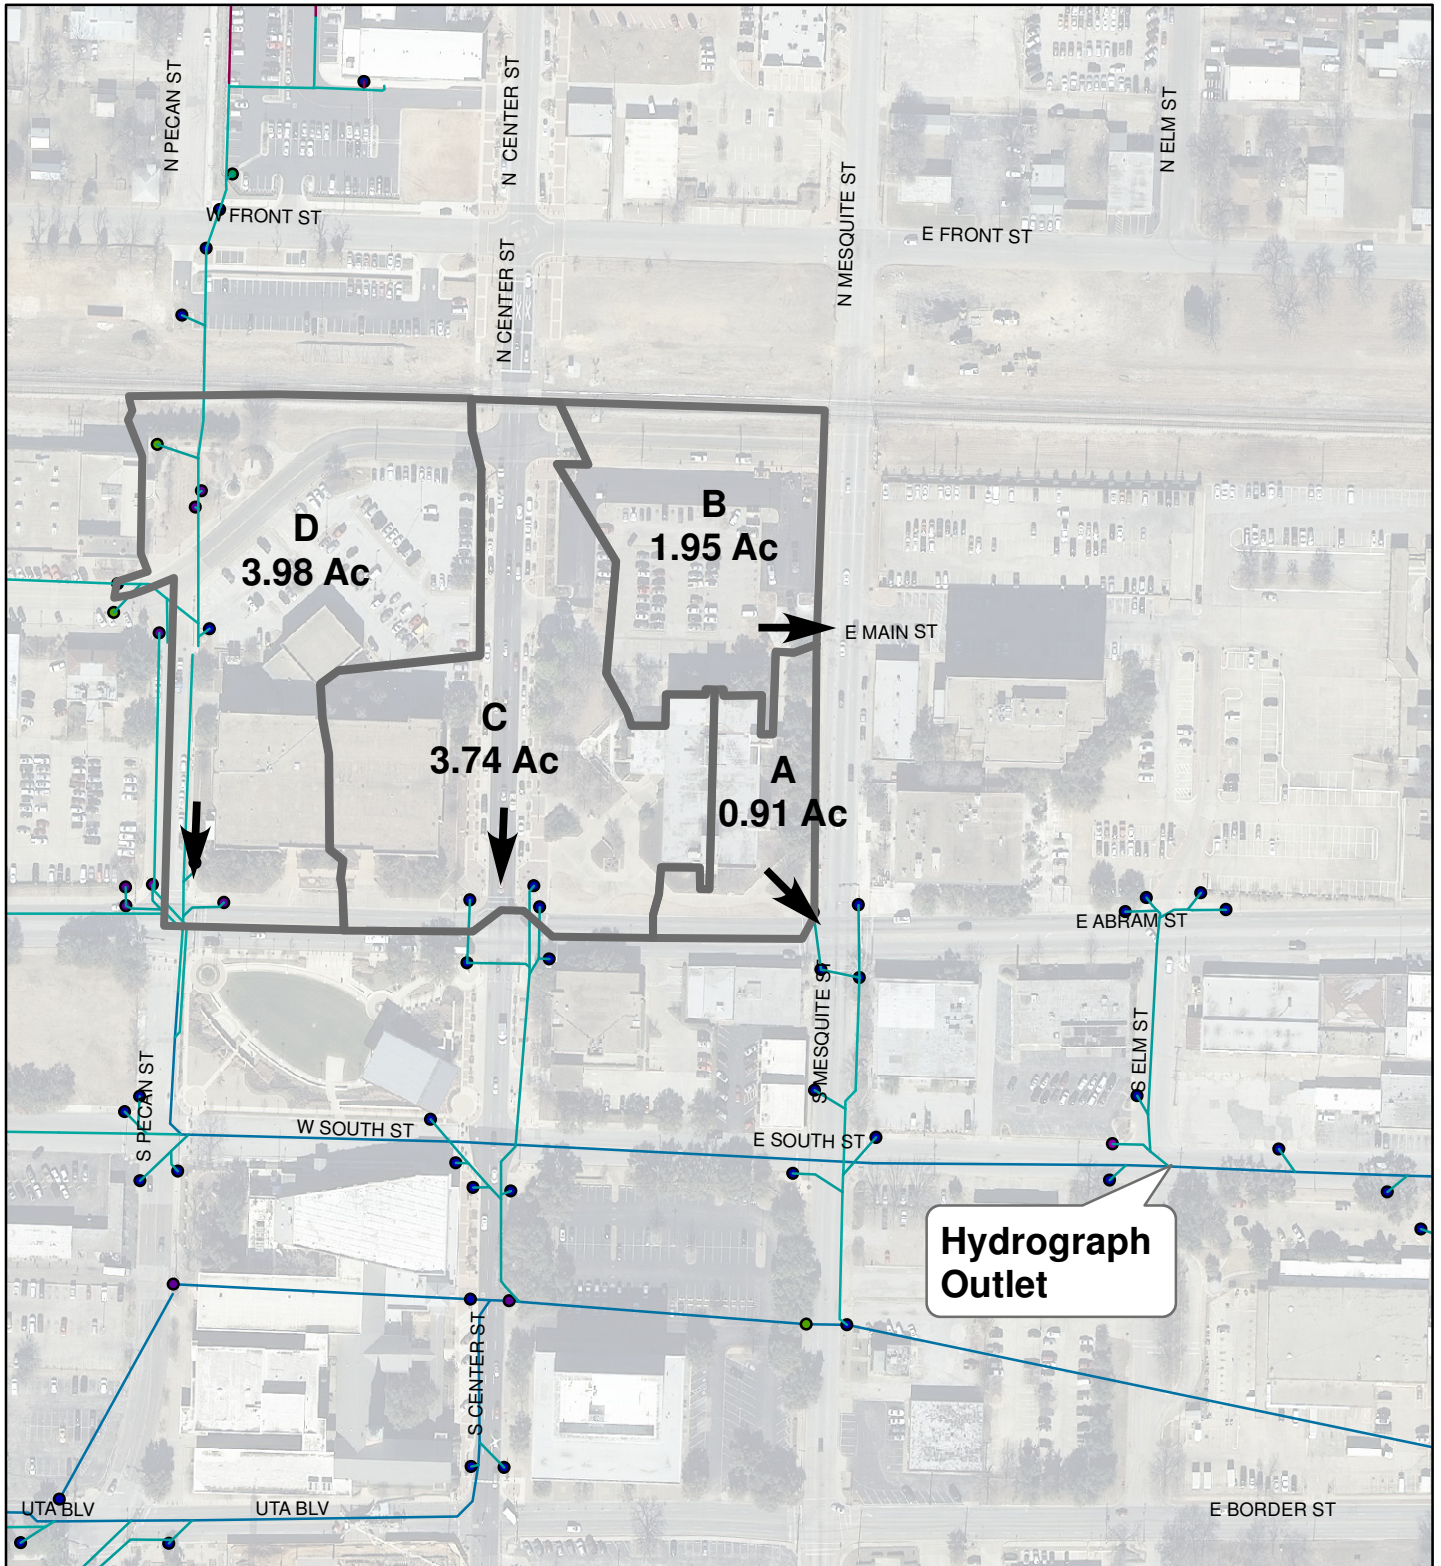

# CITY OF ARLINGTON CENTRAL LIBRARY AND CITY HALL SITE DRAINAGE AREAS

Areas are based on drainage area maps from existing plans and should be verified prior to use.